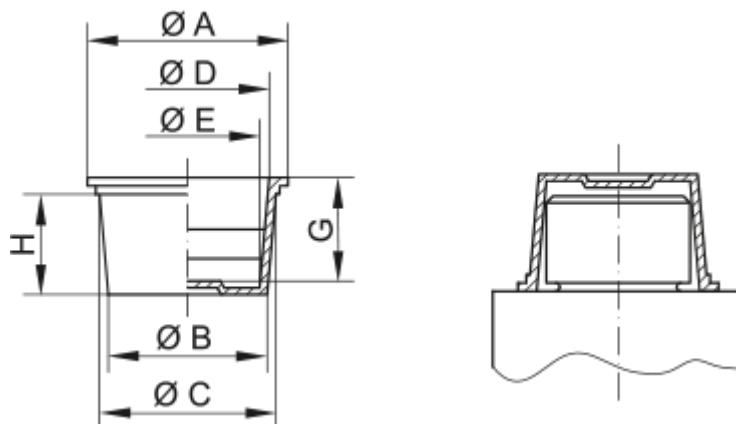

# Data Sheet

Article number: 59GPN610U38

Description: KLEE Universal plugs GPN 610 U - ( $\varnothing$  54,2-58,6/  $\varnothing$  57-52,6)

## Measures

---

A = 65

B = 54.2

C = 58.6

D = 57

E = 52.6

G = 25